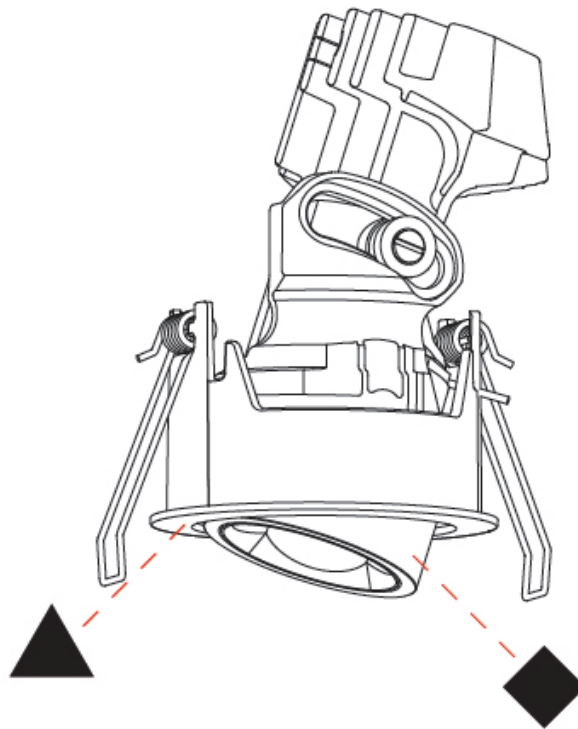

OIKO PRO ROUND ADJUSTABLE RECESSED

A35842-

PROJECT _____

TYPE _____

SPECIFIER _____

QUANTITY _____

DATE _____