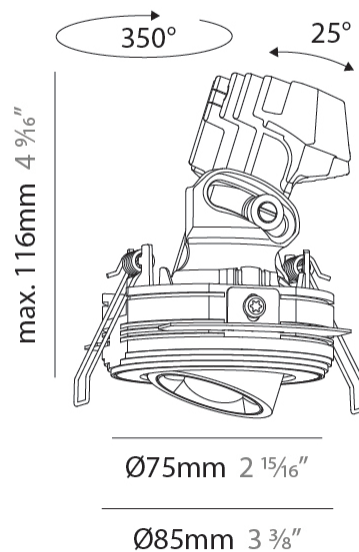

GENERAL

Series: Oiko Pro Round
Subseries: Oiko Pro Round Adjustable
Brand: Prolicht
Division: Architectural
Mounting Type: Trimless
Mounting Location: Ceiling
Subcategory: Downlight

PHYSICAL

Shape: Round
Diameter (mm): 75
Diameter (in): 2 15/16
Height (mm): 116
Height (in): 4 9/16
Ceiling Thickness (mm): 10 / 12.5 / 15 / 25
Ceiling Thickness (in): 3/8 or 1/2 or 9/16 or 1
Min. Recessing Depth (mm): 125
Min. Recessing Depth (in): 4 15/16
Light Distribution: Direct
Fixture Finish: SSR / BKV / CWI / CRY / HAB / UFT / ITA / RUA / FTG / MYG / LOD / PUS / FRO / FUP / KIA / POP / BLS / SPG / MEY / GOH / GUM / CHC / COM / ABZ / JAG / OBR / MOS / ROR
Fixture Material: Aluminum Die Cast
Cut-out Measurements: D. 86mm / 3 3/8"

ELECTRICAL

Lamp Type: LED (Zhaga Standard)
Input Wattage (W): 16
Total Output Wattage (W): 14.6
Dimming: Tri-Mode (Non-Dimming and Phase Dimming (120Vac only) and 0-10V Dimming)
Driver Included: No
Driver Location: Recessed Housing
Driver Type: Constant Current - Universal
Driver Class: Class 2
Input Voltage (V): 120 - 277
Constant Current (MA): 350

LED

Number of LEDs: 1
Color Temperature (°K): 2700 / 3000 / 3500 / 4000
Max. Delivered Lumen (lm): 1067 / 1150 / 1217 / 1220
Nominal Lumen (lm): 1393 / 1501 / 1589 / 1592
CRI: >90 CRI
Lamp Life (hrs): 50000

OPTICAL

Reflector°: 14
Adjustability: Rotational 350° / Tilt 25°

RATINGS AND CERTIFICATIONS

Certified By: Certified for North American Standards
IP rating: IP20