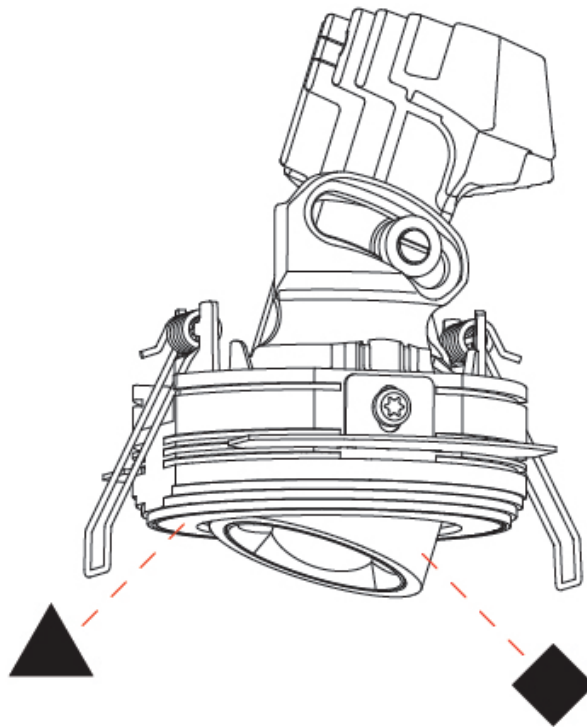

OIKO PRO ROUND ADJUSTABLE TRIMLESS

A35816-

PROJECT

TYPE

SPECIFIER

QUANTITY

DATE